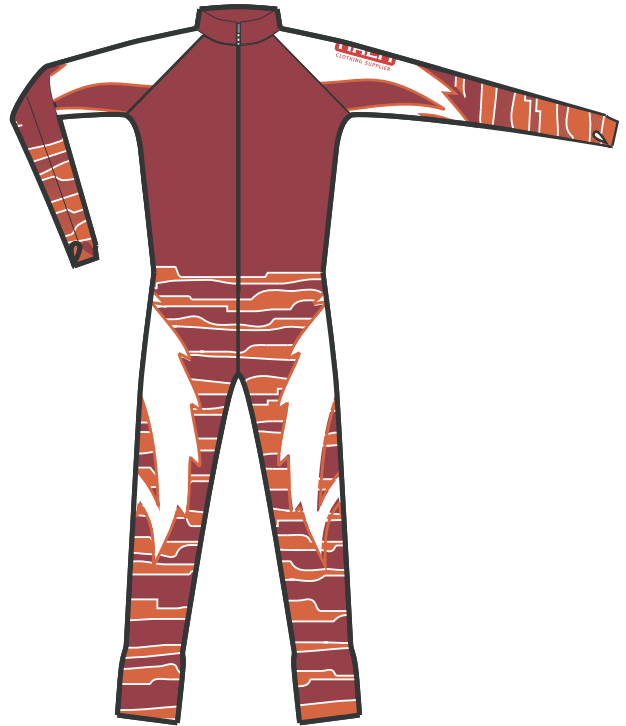

09/10 Ski Team Uniforms

Club Knight vest (softshell)

- Style # 059-1003 Adult
- Style # 059-1012 Junior
- 3-Layer Ultimate softshell
- Zip pockets
- Zip chest pocket
- Adult sizes XXS-XXL
- Junior sizes 120 (US8) - 160 (US16)
- Colors: Black

Club Cover training short (softshell)

- Style # 059-1004 Adult
- Style # 059-1013 Junior
- 3-Layer Ultimate softshell
- Full zip-off short
- Adult sizes XXS-XXL
- Junior sizes 120 (US8) - 160 (US16)
- Colors: Black

Club Coach jacket (Rain Shell)

- Style # 059-1005 Adult
- Great for Gate Keepers and Race Officials
- DrymaxX Cover fabric
- Packs into self-pocket
- Large side pockets
- Large hood
- Adult sizes XS-XXL