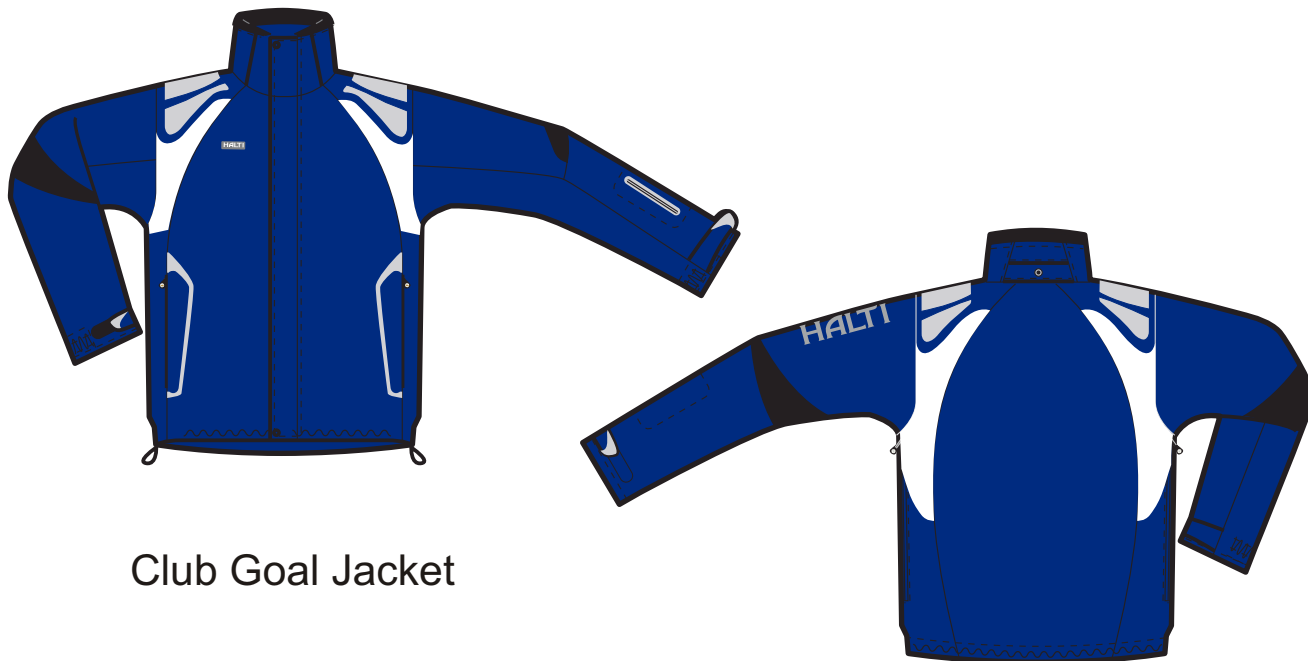

09/10 Club Collection Uniforms

Club Goal Jacket

Club Goal Jacket

- Style # 059-1162 Adult
- Style # 059-1163 Lady
- Style # 059-1164 Junior
- Junior, Adult, and Ladies sizes
- DrymaxX Ultimate Powder fabric
- 10,000 mm Waterproof, 12,000 g/m2/24h Breathability
- 80 gr Microtherm Insulation
- Removable hood, Zip side pockets
- Goggle warming pocket, Optical Grade goggle wipe
- 2 Zippered Chest pockets (Radio/Mobile Phone/Valuables)
- Snow skirt - can be fixed to inner lining when not in use.
- Zippered side vents
- Adult sizes XXS-XXXL
- Ladies sizes 34 (US4) - 44 (US14)
- Junior sizes 120 (US8) - 160 (US16)
- Available Colors: Black, Strong Blue, Red

09/10 Club Collection Uniforms

Gate Pant

- Style # 059-1174 Adult
- Style # 059-1007 Lady
- Style # 059-1010 Junior
- Junior, Adult and Ladies sizes
- DrymaxX Ultimate Powder fabric
- Full Side-zip
- Removable suspenders
- Zip pockets
- Adult sizes XXS-XXXL
- Ladies sizes 34 (US4) - 44 (US 14)
- Junior sizes 120(US8) - 160(US16)

Club Guard II jacket (softshell)

- Style # 059-1166 Men's/Unisex
- 3-Layer Ultimate softshell
- Zip pockets
- Zip chest pocket (New!)
- Adult sizes XXS-XXL
- Colors: Black or Red

For more information contact Ed Chappée at echappee@haltiusa.com

Club Coach jacket (Rain Shell)

- Style # 059-1005 Adult
- Great for Gate Keepers and Race Officials
- DrymaxX Cover fabric
- Packs into self-pocket
- Large side pockets
- Large hood
- Adult sizes XS-XXL