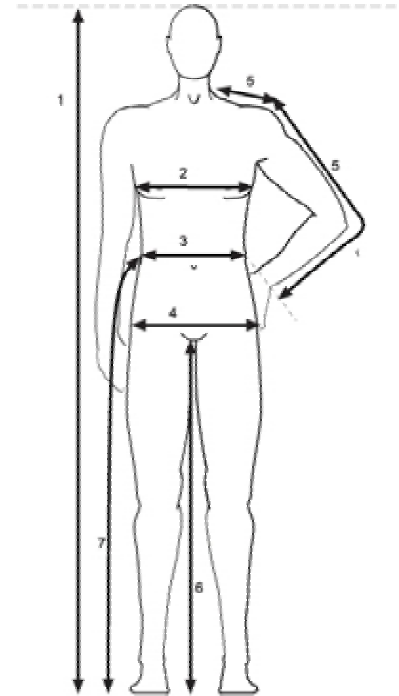

Club Coach jacket (Rain Shell)

- Style # 059-1005 Adult
- Great for Gate Keepers and Race Officials
- DrymaxX Cover fabric
- Packs into self-pocket
- Large side pockets
- Large hood
- Adult sizes XS-XXL

For more information contact Ed Chappee at echappee@haltiusa.com

09/10 Club Collection Uniforms

MENS SIZES	XXS	XS	S	M	L	XL	XXL	XXXL
LENGTH (+/- 1")	66	67	67	69	70	71	71	72
CHEST	33	35	37	40	42	44	47	49
WAIST	28	30	33	35	37	40	42	44
HIP	34	37	39	41	44	46	48	51
NECK TO WRIST	28	29	30	31	31	32	33	33
INSEAM TO ANGLE	30	31	31	32	33	33	34	34
SIDE LENGTH	39	39	40	41	42	43	43	44
(waist to angle)								
	4	6	8	10	12	14		
LADIES' SIZES	34	36	38	40	42	44		
LENGTH (+/- 1.5")	65	65	66	66	66	67		
CHEST	31	33	34	36	37	39		
WAIST	25	26	27	29	30	32		
HIP	35	36	37	39	40	41		
NECK TO WRIST	28	28	29	29	29	29		
INSEAM TO ANGLE	30	30	30	31	31	32		
SIDE LENGTH	39	39	40	40	41	42		
(waist to angle)								
			8	10	12	14	16	
JUNIORS			120	130	140	150	160	
LENGTH			45-49	49-53	53-57	57-60	60-64	
CHEST			25	26	28	30	32	
WAIST			23	24	25	27	28	
HIP			27	28	29	31	32	
NECK TO WRIST			20	22	23	25	27	
INSEAM TO ANGLE			20	23	25	27	30	
SIDE LENGTH			28	31	34	36	39	
(waist to angle)								

PLEASE NOTE!! Measurements are body measurements - not garment measurements.

Halti World Cup GS Suits		
Adult (Men & Women) S-XXL		
SIZE	HEIGHT (in.)	WEIGHT (lb)
S	57 - 53"	83 - 115
M	63 - 67"	116-152
L	67 - 70"	153-180
XL	70 - 72"	181-200
XXL	72 - 74"	201-220
Kids XXS-XS		
SIZE	HEIGHT (in.)	WEIGHT (lb)
XXS	43 - 50"	<60
XS	51 - 56"	61-82